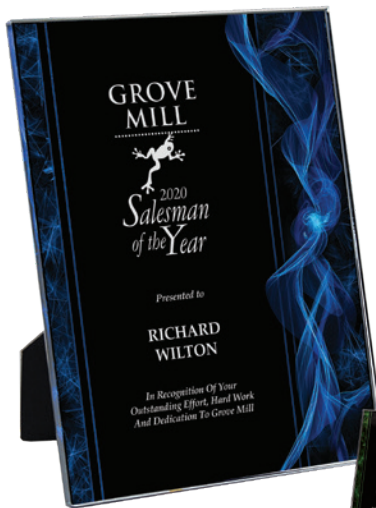

# plaques PLAQUES

CD1029  
Available in 2 Sizes

CD1031  
Available in 2 Sizes and 2 colors

Easel back for wall or desk applications on selected plaques

CD1030  
Available in 2 Sizes and 2 colors